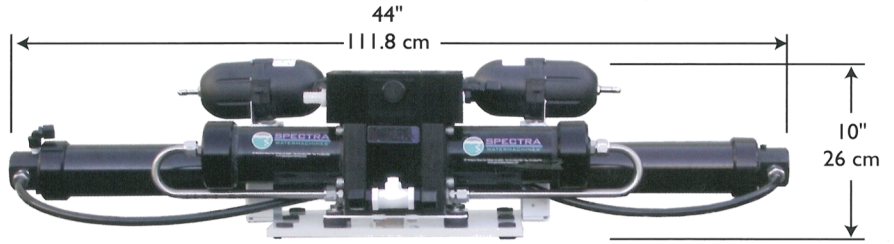

# NEWPORT 400 MK II DELUXE

Depth = 7" (17.78 cm)  
**Boost Pump Module**

Depth = 11" (27.94 cm)  
**Compact Spectra Clark Pump Intensifier**

Depth = 11" (27.94 cm)  
**Spectra Clark Pump Intensifier**