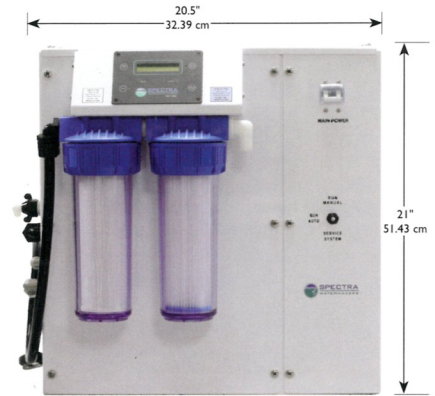

NEWPORT 700/1000 MK II DELUXE

Depth = 13.5" (34.29 cm)
Feed Pump Module