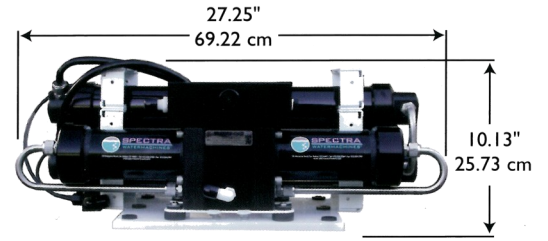

# NEWPORT 400 MK II DELUXE

Depth = 7" (17.78 cm)  
**Boost Pump Module**

Depth = 11" (27.94 cm)  
**Compact Spectra Clark Pump Intensifier**

Depth = 11" (27.94 cm)  
**Spectra Clark Pump Intensifier**