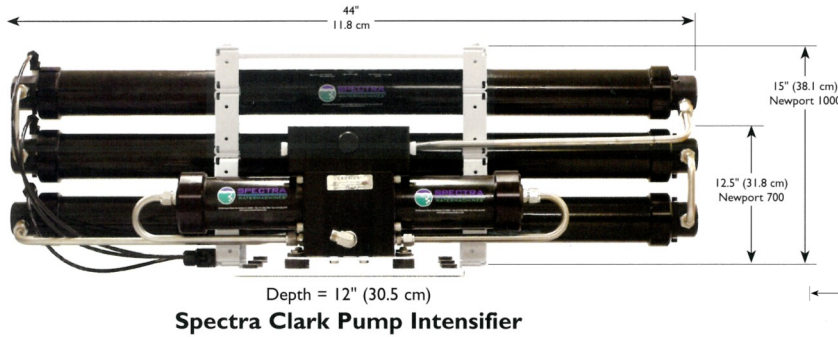

NEWPORT 700/1000 MK II DELUXE

Depth = 13.5" (34.29 cm)
Feed Pump Module