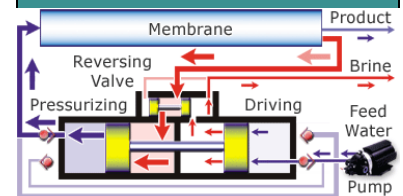

The **Newport 400 Deluxe series** is available in 12V and 24V to allow the versatility and safety of low voltage operation while the 700 and 1000 models are available and range of both DC and AC voltages. Spectra Newport are the most quiet and easy to operate watermakers available.

The **Newport Deluxe systems** can be mounted in a variety of configurations to meet the needs of almost any vessel. Designed with easy installation in mind. The system modules are pre-plumbed and pre-wired to save time and installation costs. All Spectra systems come with a complete installation kit adding value and saving time in parts procurement.

SPECTRA
WATERMAKERS

www.spectrawatermakers.com